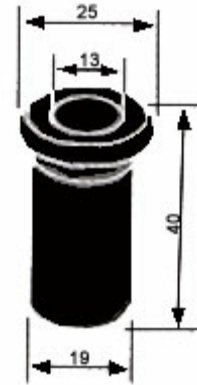

GFB - 600 (8", 10", 12", 18", 24")

Stainless steel flush bolt

Finishes : SS, PSS, KG, AB, AC

GFB - 500 (6", 8", 10")

Stainless steel flush bolt

Finishes : SS, PSS, KG, AB, AC

GFB-700

Size : 6", 8", 10", 12"

GDB - 420
Stainless steel indicating bolt
Finishes : SS, PSS, AB, AC

Door guard & Door viewer

H a r d w a r e

GDG - 120 : Door guard (101mm, 127mm)

Finishes : PB,AB, AC, CP, S
Material : Zinc alloy

GDV - 900-200

200°-Door viewer (Glass lenses)

GDV - 900-180

180°-Door viewer

GDV - 900-120

120°-Door viewer

Finishes : CP,AB,AC

Adjustable for door thickness from 35mm to 60mm. Extension link can be added for door thickness over 60mm.