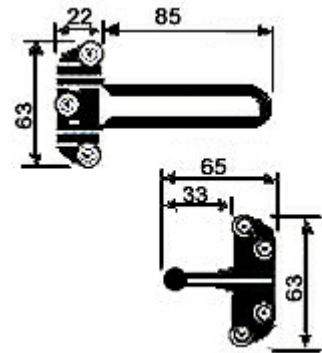

GDB - 420
Stainless steel indicating bolt
Finishes : SS, PSS, AB, AC

Door guard & Door viewer

H a r d w a r e

GDG - 120 : Door guard (101mm, 127mm)

Finishes : PB,AB, AC, CP, S
Material : Zinc alloy

GDV - 900-200

200°-Door viewer (Glass lenses)

GDV - 900-180

180°-Door viewer

GDV - 900-120

120°-Door viewer

Finishes : CP,AB,AC

Adjustable for door thickness from 35mm to 60mm. Extension link can be added for door thickness over 60mm.