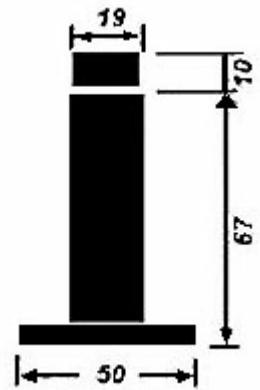

GDS-310 : Zinc alloy
Door stop with hook
Finishes : PB,SC,CP,AB,AC,KG