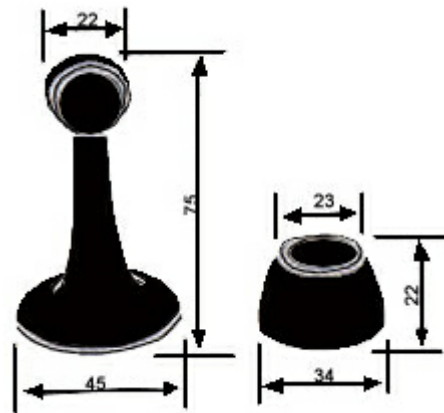

Doors Stop & Dimensions

H a r d w a r e

GDS-320

Door holder

Finishes : CP, GP, SC, CP, AB, AC, KG

Material : Zinc alloy

GDS - 290 : Magnetic door holder

(Either floor or wall fixing)

Finishes : SC, CP, AB, AC, KG

Material : Zinc alloy

GDS- 280 : Magnetic door holder

(Either floor or wall fixing)

Finishes : SC, CP, AB, AC, KG

Material : Zinc alloy

Flush Bolt & Dimensions

H a r d w a r e