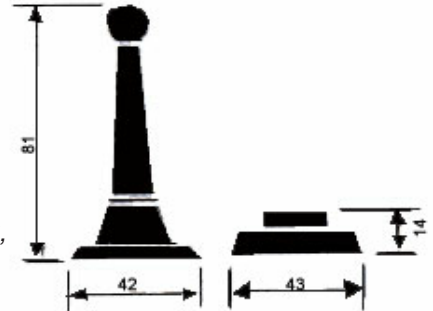

Doors Stop & Dimensions

H a r d w a r e

GDS-320

Door holder

Finishes : CP, GP, SC, CP, AB, AC, KG

Material : Zinc alloy

GDS - 290 : Magnetic door holder

(Either floor or wall fixing)