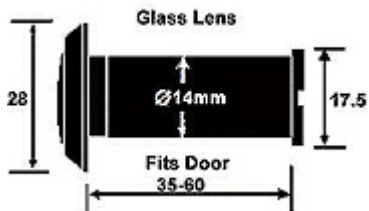

200°-Door viewer (Glass lenses)

GDV - 900-180

180°-Door viewer

GDV - 900-120

120°-Door viewer

Finishes : CP,AB,AC

Adjustable for door thickness from 35mm to 60mm. Extension link can be added for door thickness over 60mm.

Pictograms

H a r d w a r e

GPG - 100 Men washroom

Size : ø 76x 1.2mm
Finishes : SS, PSS

GPG -200 Ladies washroom

Size : ø 76x 1.2mm
Finishes : SS, PSS

GPG -300 Public washroom

Size : ø 76x 1.2mm
Finishes : SS, PSS