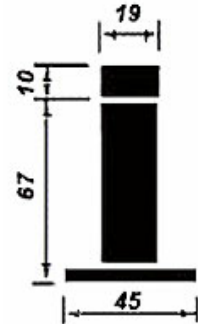

GDS - 560
Stainless steel door stop
Finishes : SSS