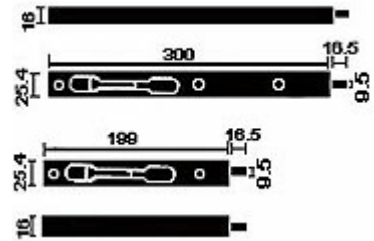

Flush Bolt & Dimensions

H a r d w a r e

GFB - 600 (8", 10", 12", 18", 24")

Stainless steel flush bolt

Finishes : SS, PSS, KG, AB, AC