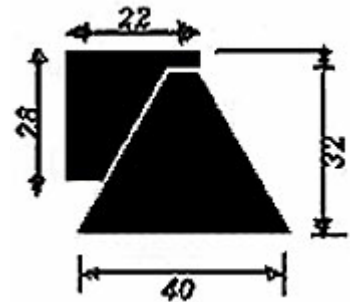

GDS - 590
Floor type door stop
Finishes : SSS