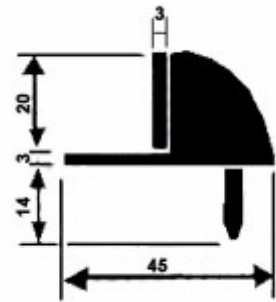

GDS - 380
Floor type door stop
Finishes : SS, AB, AC, SC, PC
Material : Zinc alloy