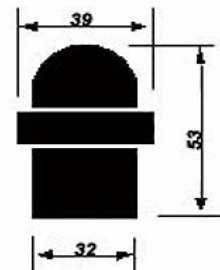

GDS - 600
Stainless Steel door stop
Finish : SSS