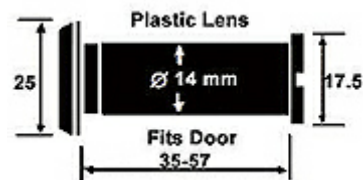

200°-Door viewer (Glass lenses)

GDV - 900-180

180°-Door viewer

GDV - 900-120

120°-Door viewer

Finishes : CP,AB,AC

Adjustable for door thickness from 35mm to 60mm. Extension link can be added for door thickness over 60mm.

Pictograms

H a r d w a r e

GPG - 100 Men washroom

Size : ø 76x 1.2mm
Finishes : SS, PSS

GPG -200 Ladies washroom

Size : ø 76x 1.2mm
Finishes : SS, PSS

GPG -300 Public washroom

Size : ø 76x 1.2mm
Finishes : SS, PSS