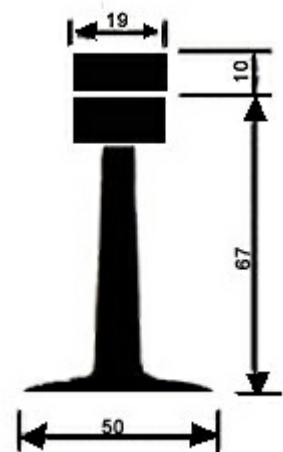

Doors Stop & Dimensions

H a r d w a r e

GDS-320

Door holder

Finishes : CP, GP, SC, CP, AB, AC, KG

Material : Zinc alloy

GDS - 290 : Magnetic door holder

(Either floor or wall fixing)

200°-Door viewer (Glass lenses)

GDV - 900-180

180°-Door viewer

GDV - 900-120

120°-Door viewer

Finishes : CP,AB,AC

Adjustable for door thickness from 35mm to 60mm. Extension link can be added for door thickness over 60mm.