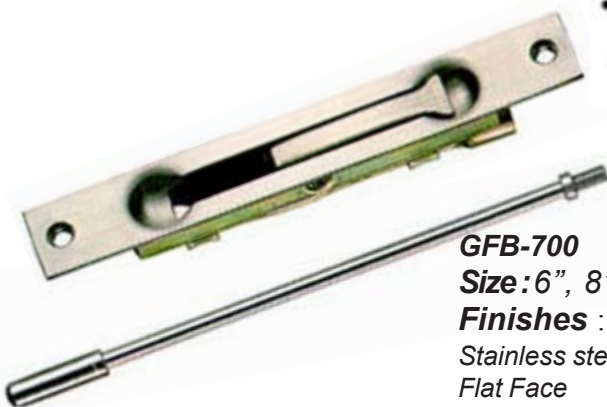

Finishes : SC, CP, AB, AC, KG

Material : Zinc alloy

GDS- 280 : Magnetic door holder

(Either floor or wall fixing)

Finishes : SC, CP, AB, AC, KG

Material : Zinc alloy

Flush Bolt & Dimensions

H a r d w a r e

GFB - 600 (8", 10", 12", 18", 24")

Stainless steel flush bolt

Finishes : SS, PSS, KG, AB, AC

GFB - 500 (6", 8", 10")

Stainless steel flush bolt

Finishes : SS, PSS, KG, AB, AC

GFB-700

Size : 6", 8", 10", 12"

Finishes : SS

Stainless steel flush bolt

Flat Face

Material : Stainless Steel

Finish : SS, PSS, KG, AB, AC

Dust proof socket & Toilet indicator

Hardware

GDP 800
Dust proof socket
Finishes : SS, PSS, KG