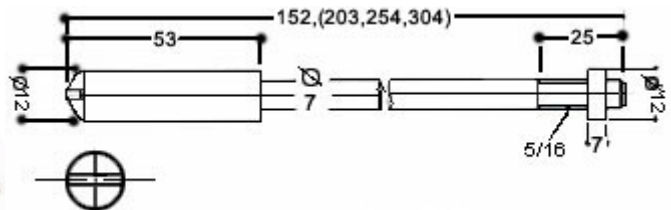

GFB - 600 (8", 10", 12", 18", 24")

Stainless steel flush bolt

Finishes : SS, PSS, KG, AB, AC

GFB - 500 (6", 8", 10")

Stainless steel flush bolt

Finishes : SS, PSS, KG, AB, AC

GFB-700

Size : 6", 8", 10", 12"