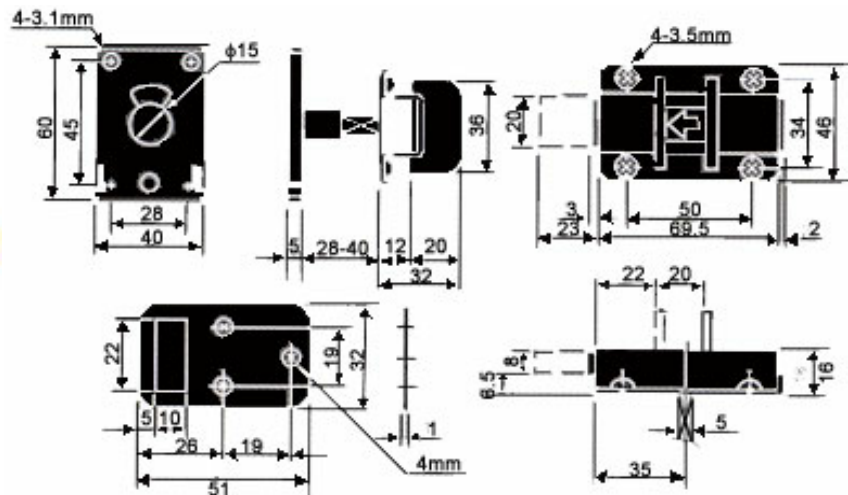

GDB - 420
Stainless steel indicating bolt
Finishes : SS, PSS, AB, AC