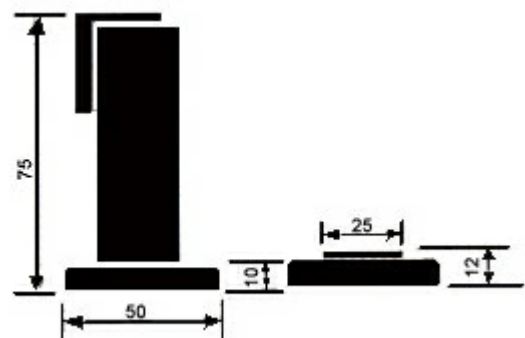

GDS- 280 : Magnetic door holder

(Either floor or wall fixing)

Finishes : SC, CP, AB, AC, KG

Material : Zinc alloy