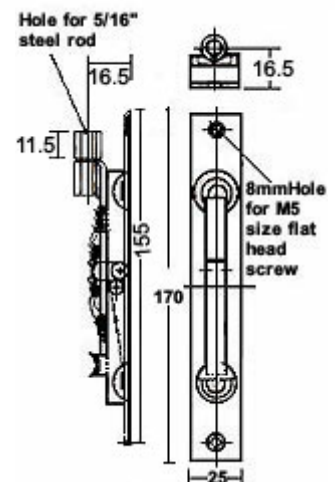

Flush Bolt & Dimensions

H a r d w a r e

GFB - 600 (8", 10", 12", 18", 24")

Stainless steel flush bolt

Finishes : SS, PSS, KG, AB, AC

GFB - 500 (6", 8", 10")

Stainless steel flush bolt

Finishes : SS, PSS, KG, AB, AC

GFB-700

Size : 6", 8", 10", 12"

Finishes : SS

Stainless steel flush bolt

Flat Face

Material : Stainless Steel

Finish : SS, PSS, KG, AB, AC