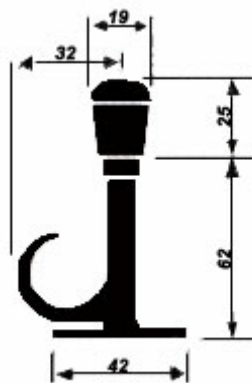

GDS-330
Wall type door stop
Finishes : SC,CP,AB,AC,KG
Material : Zinc alloy