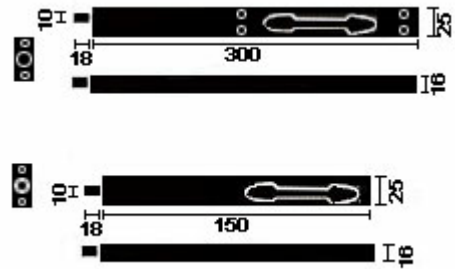

GFB - 500 (6", 8", 10")