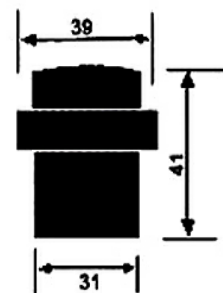

Door Stop & Dimensions

H a r d w a r e

GDS - 380
Floor type door stop
Finishes : SS, AB, AC, SC, PC
Material : Zinc alloy

GDS - 590
Floor type door stop
Finishes : SSS

GDS - 600
Stainless Steel door stop
Finish : SSS